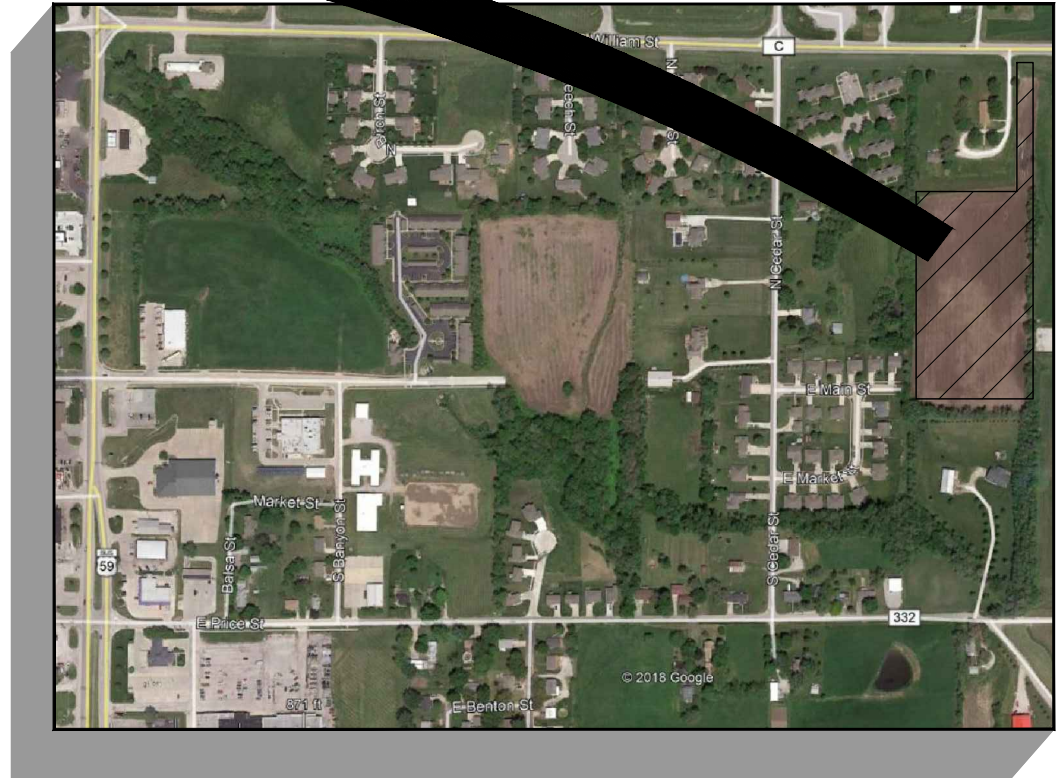

SAVANNAH
GARDEN VILLAGE,
Savannah, Missouri

SEPTEMBER 2019

GPS WAYPOINT
 N 39° 56' 35"
 W 94° 48' 39"

SITE LOCATION MAP

SEPTEMBER 2019

TYPICAL ELEVATION

SEPTEMBER 2019

SAVANNAH GARDEN VILLAGE