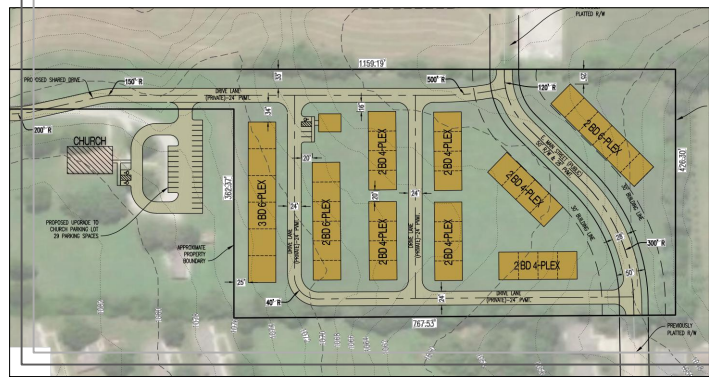

SAVANNAH
GARDEN VILLAGE,
Savannah, Missouri

SEPTEMBER 2019

GPS WAYPOINT
 N 39° 56' 35"
 W 94° 48' 39"

SITE LOCATION MAP

SEPTEMBER 2019

TYPICAL ELEVATION

SEPTEMBER 2019

SAVANNAH GARDEN VILLAGE

Savannah, Missouri

Wallace
ARCHITECTS L.L.C.
COPYRIGHT © 2019

COMMUNITY BUILDING ELEVATION

SEPTEMBER 2019

SAVANNAH GARDEN VILLAGE

Savannah, Missouri

Wallace
ARCHITECTS, L.L.C.
COPYRIGHT © 2019